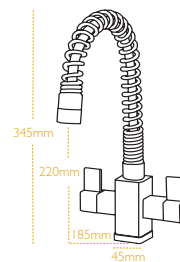

CARRON
P H O E N I X

BALI SPIRAL

Contemporary Styling

Paddle Handles

Professional Spout

Tap Height 345mm
Tap Width (inc handles) 150mm
Base Width 45mm

Spout Height 220mm
Spout Reach 185mm

Operation Quarter Turn Lever x 2

Valve Ceramic

Suitable Water Pressure systems Medium (0.5 bar >)

TAPS / BALI SPIRAL