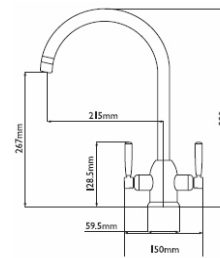

## Filter

**Tap Height** 390mm  
**Tap Width** 225mm  
**Tap Base Width** 59.5mm  
**Tap Width handle to handle** 150mm

**Spout Height** 267mm  
**Spout Reach** 215mm

**Operation** Quarter turn

**Valve** Ceramic

### Dimensions