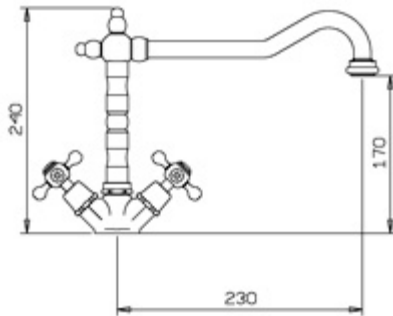

# San Marco Florence Mixer Tap

Single flow tap  
Kitchen mixer Tap  
with Compression  
Valve

available in:  
Chrome, Brushed  
Nickel, Antique  
Gold and Antique  
Bronze

CODE	DESCRIPTION
1298R+colour	Antisplash
1299R+colour	Spout
1296R	O-ring kit
1248R+colour	Handle
1295R	Valve
1297R+colour	Fixing nut
1294R	Fixing kit
1234R	Tail pipes