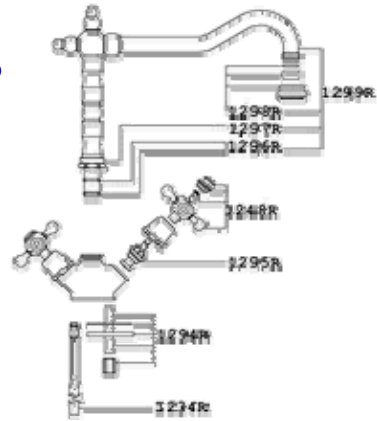

# San Marco Florence Mixer Tap

Single flow tap  
Kitchen mixer Tap  
with Compression  
Valve

available in:  
Chrome, Brushed  
Nickel, Antique  
Gold and Antique  
Bronze

CODE	DESCRIPTION
1298R+colour	Antisplash
1299R+colour	Spout
1296R	O-ring kit
1248R+colour	Handle
1295R	Valve
1297R+colour	Fixing nut
1294R	Fixing kit
1234R	Tail pipes