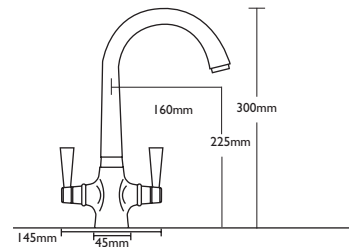

# OPUS

Tap Height 300mm  
Tap Base Width 45mm

Spout Height 225mm  
Spout Reach 160mm

Operation Quarter turn lever action  
Valve Ceramic  
Dual Flow Tap

Tap Flow Rating ●●●●●

Available in  
Chrome(shown)   
Brushed Steel 

### household water pressure

- 1.5 bar + - very high pressure
- 1.2 bar - high pressure
- 1 bar - medium high pressure
- 0.5 bar - standard pressure
- 0.2 bar - low pressure

### requires minimum tap flow rating

- 
- 
- 
- 
- 