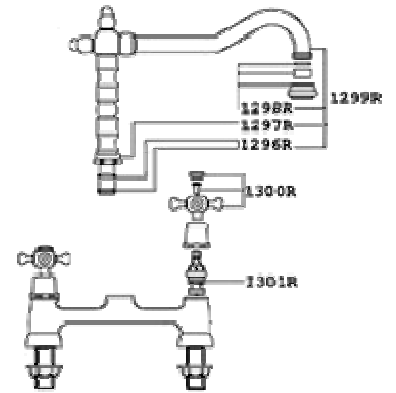

Single flow quarter turn
cruciform tap Kitchen mixer
available in:

Chrome, Brushed Nickel and
Antique Bronze

| CODE | DESCRIPTION |
|--------------|-------------|
| 1298R+colour | Antisplash |
| 1299R+colour | Spout |
| 1296R | O-ring kit |
| 1300+colour | Handle |
| 1301R | Valve |
| 1297R | Fixing nut |