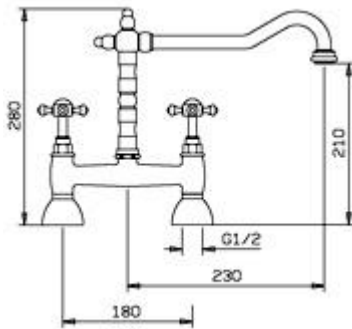

Single flow quarter turn
cruciform tap Kitchen mixer
available in:

Chrome, Brushed Nickel and
Antique Bronze

| CODE | DESCRIPTION |
|--------------|-------------|
| 1298R+colour | Antisplash |
| 1299R+colour | Spout |
| 1296R | O-ring kit |
| 1300+colour | Handle |
| 1301R | Valve |
| 1297R | Fixing nut |